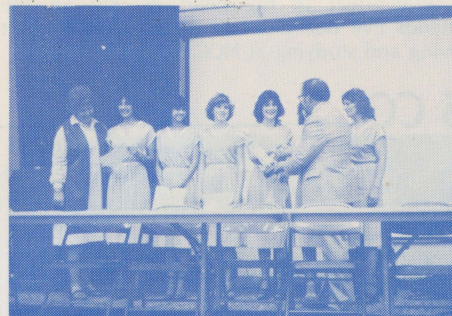

BIBLE BOWL HIGHLIGHTS

Security #1
Colorado Springs, CO